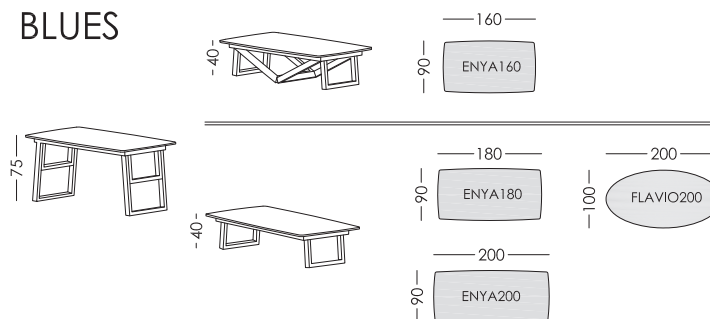

Scheme

BLUES

BLUES is manufactured by Fama Sofas, whose quality system is certified by AENOR and IQNET, according to ISO 9001-2008, with certificate number ER 0790/1999.

All models have passed the tests required for granting the quality control label from Aidima-Cetem laboratories.

Enjoy the new design
made in Spain

fama